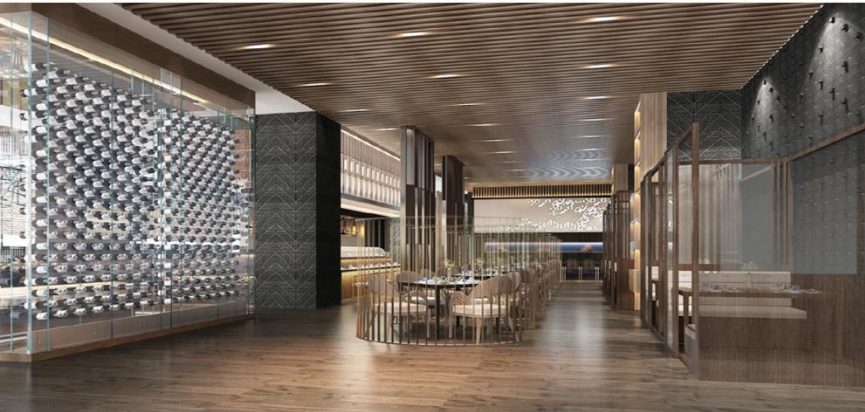

Total 220

GUEST ROOM FEATURES

客室の特徴

TOTO Washlet / Bathtub
Multi-Language TV program inclusive of several Japanese Channel / Smoking Room is available

08/2021

EXECUTIVE FLOOR PRIVILEGES

エグゼクティブ特典

- High Floor
- Executive Lounge Access

SERVICE AND OTHER FACILITIES

サービスとその他の施設

- Airport Limousine Service
- Fitness : 13 F
- Outside Pool : 13 F
- OFURO : 13 F
- Kiosk : 1 F
- Coin Laundry : 1 F
- Business Corner : 1 F

FOOD AND BEVERAGE

料飲施設

RESTAURANT “SHIKISAI 四季彩” 1F 188 seats

- Daily Breakfast Service
- Teppan-yaki & Sake Counter
- Serve Traditional Japanese Food, Thai Food and Western Food
- Private Room

LOBBY LOUNGE 1F 40 seats

BANQUET AND MEETING

宴会場・会議室

For meetings, business events or personal celebrations, Hotel Nikko Amata City Chonburi is the perfect choice.

FUNCTION ROOM	HIGHT (M)	SIZE (SQM)	L x W (M)	BANQUET	CABARET	THEATER	RECEPTION	CLASSROOM	U-SHAPE
TSURU GRAND BALLROOM 鶴グランドボールルーム	5	440	29 x 15	280	168	468	400	324	-
TSURU 1 / 鶴 1	5	210	14 x 15	110	66	216	200	144	-
TSURU 2 / 鶴 2	5	210	14 x 15	110	66	216	200	144	-
MATSU / 松	4	50	8.5 x 6	40	24	48	40	24	18
TAKE / 竹	4	50	8.5 x 6	40	24	48	40	24	18
UME / 梅	4	50	8.5 x 6	40	24	48	40	24	18